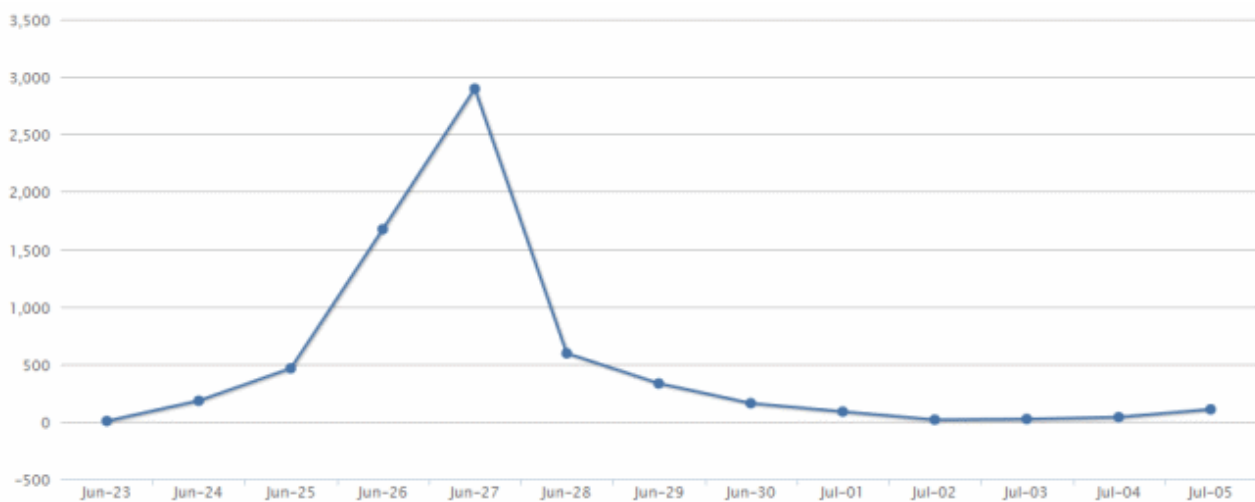

Partner Depot Link Tracking Information

Organization: Your Organization

Announcement:

[Your Organization](#)

Your organization is using GrantStation's Partner Depot to reach thousands of interested nonprofits. Your message will be seen and shared among our 350,000+ *GrantStation Insider* subscribers. Visit the link above to learn more about GrantStation and that of the Partner Depot!

Time Range: 6/24/11 - 7/1/11

Locations Posted:

- *GrantStation Insider* – Week of June 27
- GrantStation.com Index Page

Link Summary

- Number of total clicks: 5,893
- Average per Day: 842
- Busiest Day: June 27 - (2,748)
- Index Page: 972